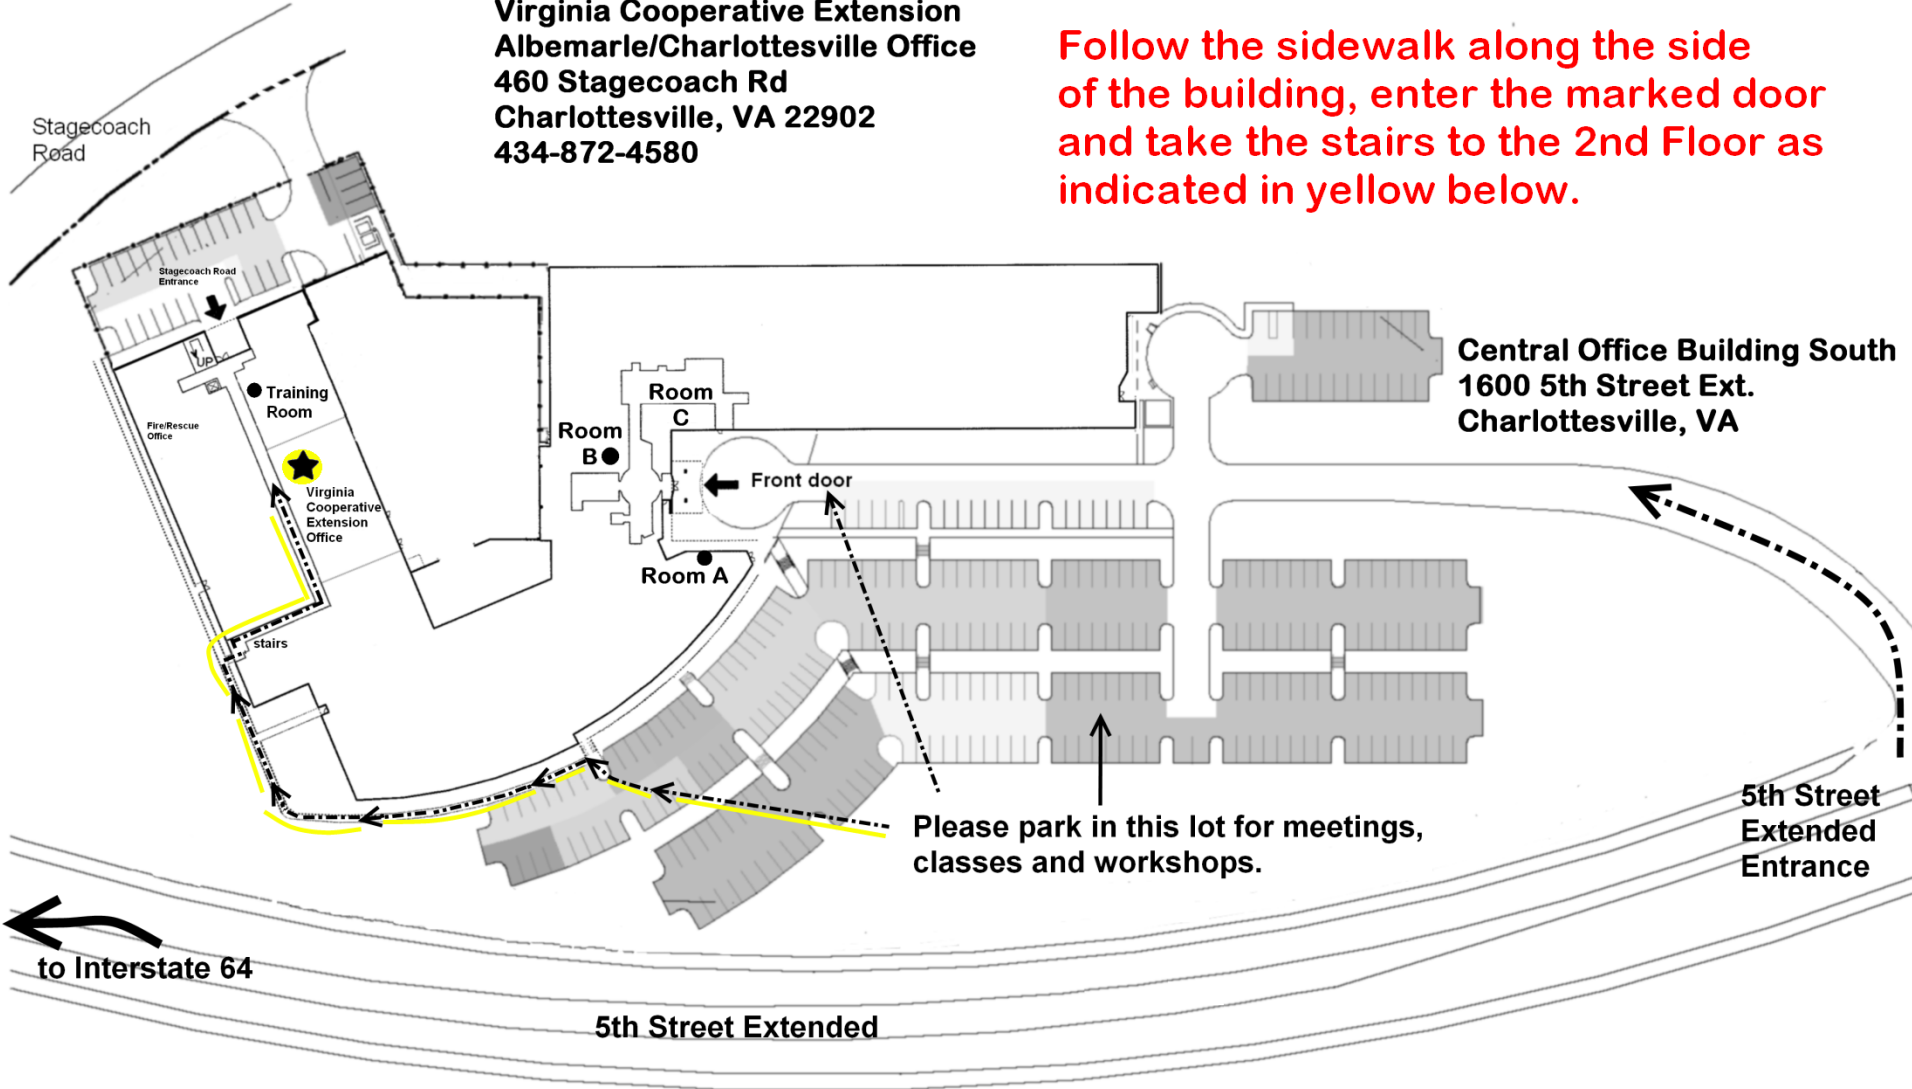

**Virginia Cooperative Extension
Albemarle/Charlottesville Office
460 Stagecoach Rd
Charlottesville, VA 22902
434-872-4580**

**Follow the sidewalk along the side
of the building, enter the marked door
and take the stairs to the 2nd Floor as
indicated in yellow below.**

**Central Office Building South
1600 5th Street Ext.
Charlottesville, VA**

**Please park in this lot for meetings,
classes and workshops.**

to Interstate 64

5th Street Extended

**5th Street
Extended
Entrance**